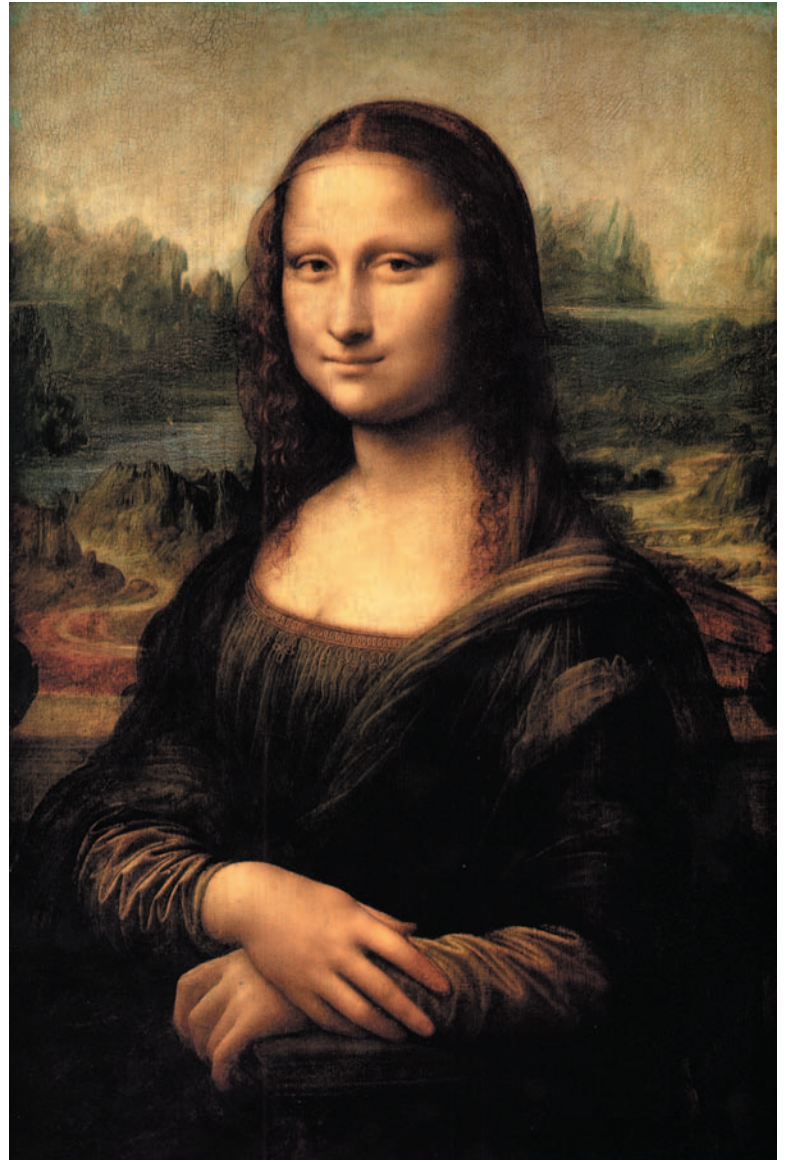

Art Collection

CATEGORY PAINTING ID 779

ARTIST LEONARDO DA VINCI
TITLE MONA LISA
MEDIUM OIL ON PANEL
DIMENSIONS H 30 W 21 L 4
YEAR C. 1506
DESCRIPTION HALF-LENGTH
PORTRAIT OF A SAILING LADY.

SIGNED UNSIGNED
MARKINGS "BLANC-MX" IN
CRAYON, REVERSE TOP-LEFT
CONDITION NOTES 11 CM CRACK
FROM TOP CENTER, PATCHED
W/DOVETAILS ON REVERSE;
WOODEN CRADLE ADDED 1970.

NOTES AKA LA GIOCONDA, PORTRAIT OF LISA GHERARDINI.
EYEBROWS REMOVED IN 19TH CENTURY CLEANING.